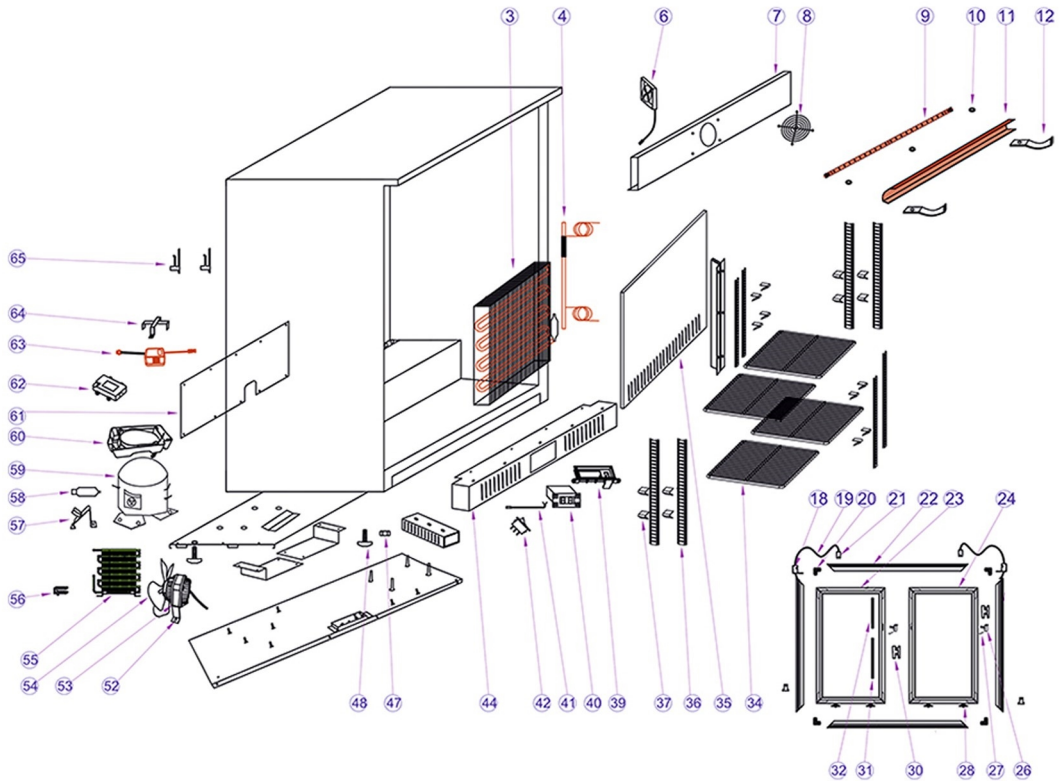

19989 / BA20S

Position	ItemNo	Description
03	14289	Evaporator
04	14527	Heat Exchanger
06	13411	Evaporator Fan 12 VDC
07	13434	Evaporator Fan Cover
08	13561	Finger Guard
09	15593	LED Light 445 mm
10	10107	Silicone Pad
11	15413	Lamp Cover
12	15356	End Piece For Lamp Cover
18	14638	Complete Side Wheel
19	12424	Spring 90cm
20	12000	Door Frame Connection
21	12227	Fixation Of Spring (Top)
22	12230	Frame For Doors, Complete
23	12406	Sliding Door Left, Complete
24	12408	Sliding Door Right, Complete
26	10713	Lock With Key
27	10667	Ekstra Keys
28	12197	Door Wheel
30	12425	Stay Fastener
31	12391	Sealing Left/Right
32	12392	Sealing Strip Between Doors
34	15056	Shelf 395x330 mm
35	14400	Evaporator Cover
36	14994	Rail For Shelves
37	15084	Shelf Clip
40	14062	Thermostat XR02CX Blue
	38636	Thermostat Blue
	42057	Thermostat DT-01
41	13873	NTC Probe
	42060	NTC Probe for Thermostat DT-01
42	13748	Light Switch
44	10841	Bottom Panel
47	10059	Nut
48	14558	Adjustable Feet
52	13364	Condenser Fan Foot
53	13371	Condenser Fan Motor ECM
54	13484	Fan Blade 200 mm For CA03
55	14139	Condenser
56	13726	Wire Clamp
57	10048	Dry Filter Bracket
58	15711	Filter Drier
59	11739	Compressor HXL170A R600A
60	11494	Drip Tray
61	10780	Back Plate
62	13652	Junction Box
63	13687	Power Supply
64	16847	Bracket For Power Supply
65	13728	Wire Holder

19989 / BA20S

TEFCOLD Cool Products Worldwide	Date: 201204
BA20S-I	Rev.: 02
Exploded view	Rev. by: rfj
Drawing no.:	